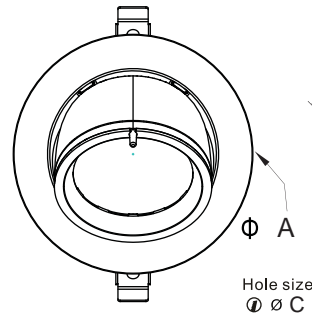

## LED Trunk Lights

Model No.	Dimension (mm)		
	Diameter A	Height B	Hole C
ENDL-15WCOB-03	110	75	95
ENDL-22WCOB-03	160	122	145
ENDL-30WCOB-03	160	120.7	145
ENDL-40WCOB-03	190	137	165
ENDL-50WCOB-03	225	166	195

### Specifications:

- Power: 15-50W
- Beam Angle: 15°/20°/40°/60°
- Voltage: 100-240VAC
- Color: 2700K / 3000K / 4000K / 5000K
- Operating temperature: -20 to + 50°C
- Material: Aluminium Alloy Extruded Shape
- Light Degradation: < 5% in 20,000 hours
- Warranty: 2 years

## ● Parameters:

Model No.	ENDL-15WCOB-03	ENDL-22WCOB-03	ENDL-30WCOB-03	ENDL-40WCOB-03	ENDL-50WCOB-03
Input Voltage	100-240VAC				
Frequency	50-60Hz				
Power Factor	0.9				
Power (W)	15	22	30	40	50
LED	BRIDGELUX V13 COB LED				
Lumen (lm)	1200	1870	2460	3480	4000
CRI	>80				
Beam Angle	15° / 20° / 40° / 60°				
Color Temperature	2700K / 3000K / 4000K / 5000K				
Packing Dimension (mm)	24pcs 410×280×405	18pcs 500×330×450	18pcs 500×340×445	8pcs 410×410×350	8pcs 480×480×405
Net Weight/ Gross Weight (Kg)	24pcs 11.4/13.9	18pcs 15.6/18.6	18pcs 16.5/18.5	8pcs 15.6/18.6	8pcs 12.6/15.1