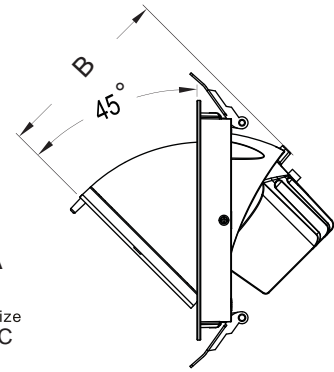

## LED Trunk Lights

Model No.	Dimension (mm)		
	Diameter A	Height B	Hole C
ENDL-15WCOB-03	110	75	95
ENDL-22WCOB-03	160	122	145
ENDL-30WCOB-03	160	120.7	145
ENDL-40WCOB-03	190	137	165
ENDL-50WCOB-03	225	166	195

### Specifications:

- Power: 15-50W
- Beam Angle: 15°/20°/40°/60°
- Voltage: 100-240VAC
- Color: 2700K / 3000K / 4000K / 5000K
- Operating temperature: -20 to + 50°C
- Material: Aluminium Alloy Extruded Shape
- Light Degradation: < 5% in 20,000 hours
- Warranty: 2 years

## ● Parameters:

Model No.	ENDL-15WCOB-03	ENDL-22WCOB-03	ENDL-30WCOB-03	ENDL-40WCOB-03	ENDL-50WCOB-03
Input Voltage	100-240VAC				
Frequency	50-60Hz				
Power Factor	0.9				
Power (W)	15	22	30	40	50
LED	BRIDGELUX V13 COB LED				
Lumen (lm)	1200	1870	2460	3480	4000
CRI	>80				
Beam Angle	15° / 20° / 40° / 60°				
Color Temperature	2700K / 3000K / 4000K / 5000K				
Packing Dimension (mm)	24pcs 410×280×405	18pcs 500×330×450	18pcs 500×340×445	8pcs 410×410×350	8pcs 480×480×405
Net Weight/ Gross Weight (Kg)	24pcs 11.4/13.9	18pcs 15.6/18.6	18pcs 16.5/18.5	8pcs 15.6/18.6	8pcs 12.6/15.1